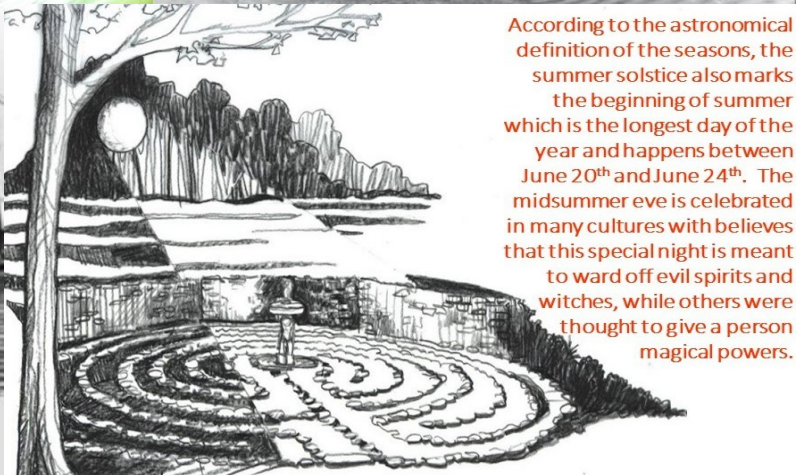

Indianwood Lake, Lake Orion, Mich. / 2

	SIT DOWN MEAL		ONLY BREAD GIVEN HERE
	GOOD PLACE FOR A HANDOUT		KIND WOMAN
	RELIGIOUS PEOPLE		GOOD WATER
	SLEEP IN BARN		SAFE CAMP
	SOMEONE HOME		NO ONE HOME
	BARKING DOGS		UNSAFE AREA
	DANGER		HALT
	GOOD ROAD TO FOLLOW		BEWARE AUTHORITIES

Hopping on a moving freight train was a dangerous act, but in the 30s hundreds of thousands of men and women did it. Used by permission: Saskatchewan Interactive. [Click for Web site.](#)

According to the astronomical definition of the seasons, the summer solstice also marks the beginning of summer which is the longest day of the year and happens between June 20<sup>th</sup> and June 24<sup>th</sup>. The midsummer eve is celebrated in many cultures with beliefs that this special night is meant to ward off evil spirits and witches, while others were thought to give a person magical powers.